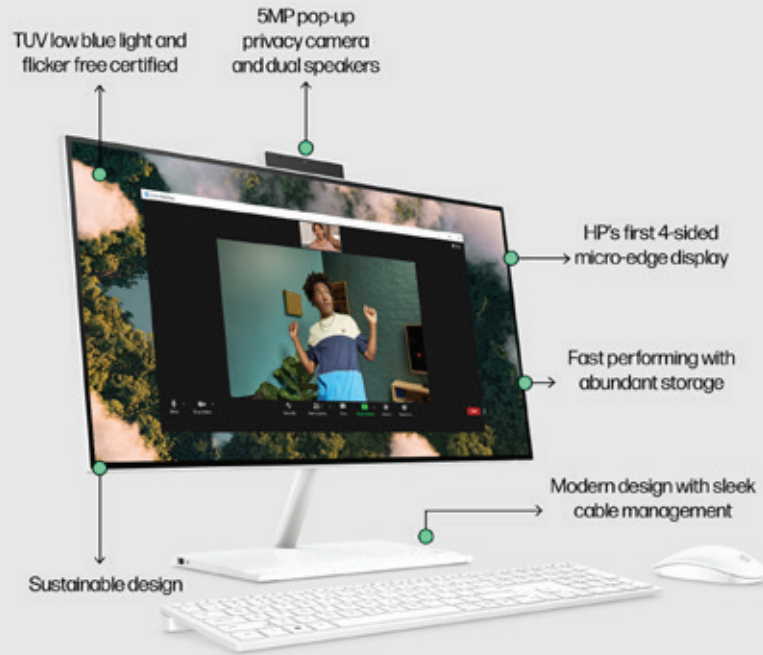

HP 24 inch All-in-One Desktop PC - CK SERIES

Simple beauty, effortless performance.

*also available in black color

Part No	Model	Screen Size (inch)	Camera / Other Features	Processor	Operating System & Software	RAM+Storage	Graphics /Touch/ Certification/other Features	Color	SRP (GST Paid)
65F47PA#ACJ	HP AIO 24-ck0660in PC	24 inch FHD Antiglare IPS	5MP Camera	Core i5 -12400T	Windows 11 ,Microsoft Office Home&Student Edition 2021	8GB, 1TB SSD	Energy Star Certified	Starry White	₹70,999
65F46PA#ACJ	HP AIO 24-ck0550in PC	24 Inch FHD Antiglare IPS	5MP Camera	Core i3 -12100T	Windows 11 ,Microsoft Office Home&Student Edition 2021	8GB, 1TB HDD + 256 GB SSD	Energy Star Certified	Jet Black	₹55,999