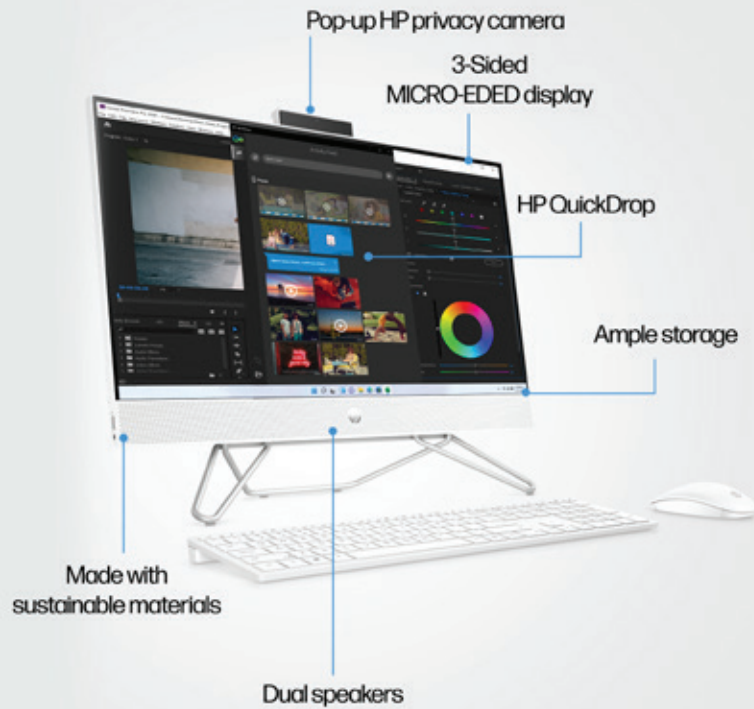

HP 24/27 inch All-in-One Desktop PC - CB SERIES

Simple beauty, effortless performance.

Part No	Model	Screen Size (inch)	Camera / Other Features	Processor	Operating System & Software	RAM+Storage	Graphics / Touch / Certification/other Features	Color	SRP (GST Paid)
686V0PA#ACJ	HP AIO 27-cb1456in PC	27 Inch FHD Antiglare IPS	FHD IR Camera	Core i5 -1235	Windows 11 ,Microsoft Office Home&Student Edition 2021	8GB, 1TB HDD + 256GB SSD	Energy Star Certified	Starry White	₹66,999
689Q6PA#ACJ	HP AIO 27-cb1345in PC	27 Inch FHD Antiglare IPS	FHD IR Camera	Core i3 -1215	Windows 11 ,Microsoft Office Home&Student Edition 2021	8GB, 512GB SSD	Energy Star Certified	Starry White	₹55,499
67U65PA#ACJ	HP AIO 24-cb1902in PC	24 Inch FHD Antiglare	FHD IR Camera	Core i5 -1235	Windows 11 ,Microsoft Office Home&Student Edition 2021	8GB, 1TB HDD + 256GB SSD	Energy Star Certified	Starry White	₹63,999
67W19PA#ACJ	HP AIO 24-cb1901in PC	24 Inch FHD Antiglare	FHD IR Camera	Core i3 -1215	Windows 11 ,Microsoft Office Home&Student Edition 2021	8GB, 512GB SSD	Intel HD	Starry White	₹52,499

[Back to Home](#)