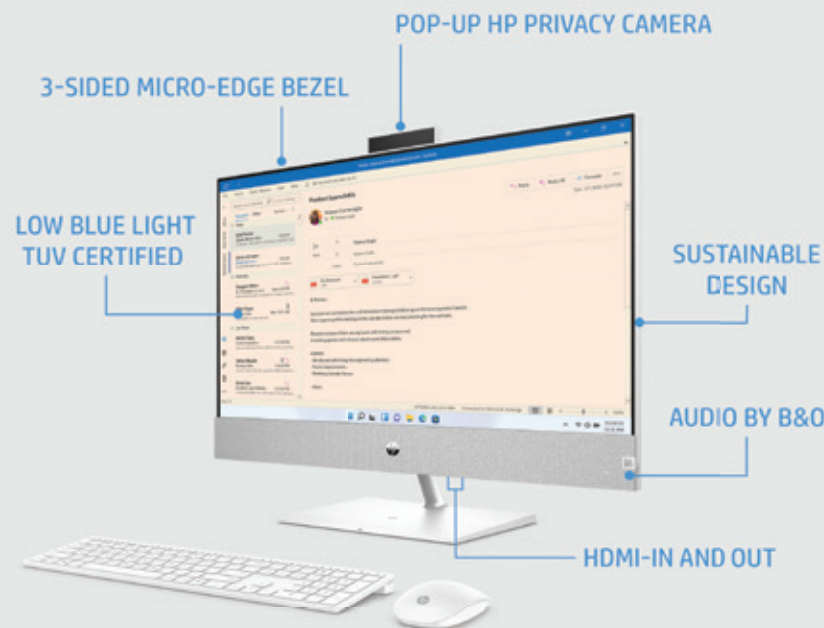

HP Pavilion 27 inch All-in-One Desktop PC

HP Pavilion AiO 27-ca1234in PC

Part No	Model	Screen Size (inch)	Camera / Other Features	Processor	Operating System & Software	RAM+Storage	Graphics /Touch/ Certification/other Features	Color	SRP (GST Paid)
686T9PA#ACJ	Touch HP Pavilion AIO 27-ca1142in PC	27 Inch Touch FHD Glossy IPS	5MP Camera	Core i7 -12700T	Windows 11, Microsoft Office Home&Student Edition 2021	16GB, 1TB SSD	Touch	Sparkling Black	₹1,29,999
6V307PA#ACJ	HP Pavilion AIO 27-ca1234in PC	27 Inch QHD IPS Antiglare	5MP Camera	Core i5 -12400T	Windows 11, Microsoft Office Home&Student Edition 2021	8GB, 1TB HDD + 256GB SSD	EPEAT Certified	Snowflake White	₹79,999